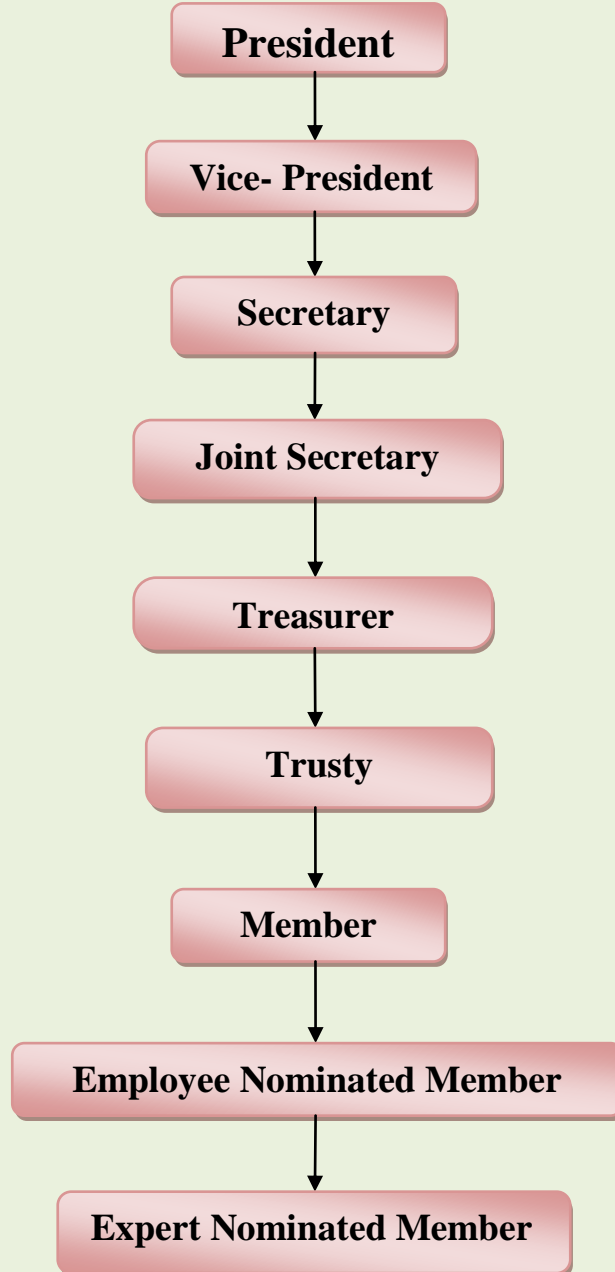

Ahmednagar Jilha Maratha Vidya Prasarak Samaj's

Rajarshi Shahu Mahavidyalaya,

Deolali Pravara, Tal: Rahuri, Dist: Ahmednagar

Organogram of the Institution

ORGANIZATIONAL STRUCTURE OF
AHMEDNAGAR JILHA MARATHA VIDHYA
PRASARAK SAMAJ AHMEDNAGAR

ORGANIZATIONAL STRUCTURE OF COLLEGE